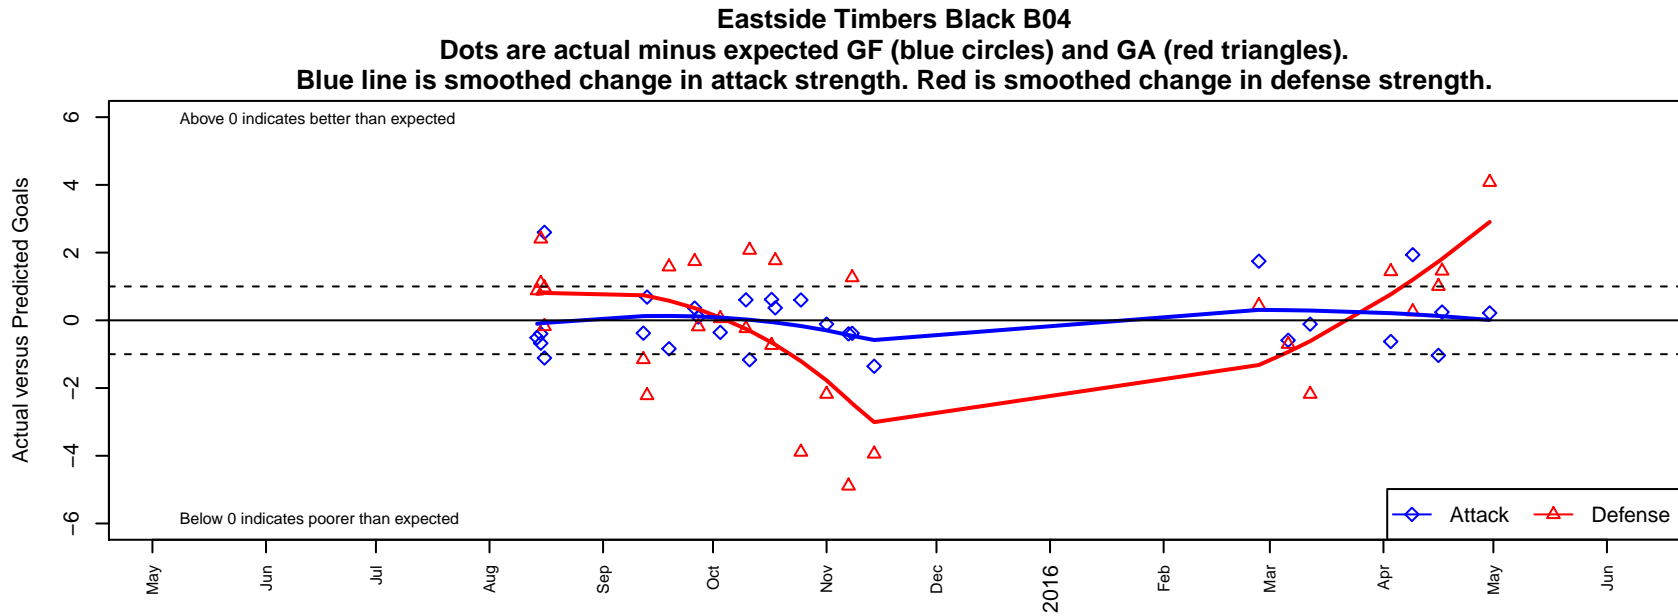

**attack and defense variance (black dot)
relative to other teams
and top 10 in region**

**attack and defense rating
relative to others at age
and all opponents in last 13 months**

Eastside Timbers Black B04

Eastside United FC
Gresham, OR
B04 total strength=45
attack=0.11 defense=0.05
fall league = PTT B04 Div 2 Green
spr league = Spr OYS B04 Div 2 White
notes= Schalke;

alt names used:
ET 04B Schalke
Eastside Timbers U11B Schalke
Eastside Timbers U11B Schalke
Eastside Timbers U11B Schalke

Venues played:
2015 Mt Hood Challenge U11
2015 PTT B04 Division 2 Green
2015 OYS Founders Cup B04
2015 Spr OYS B04 Division 2 White