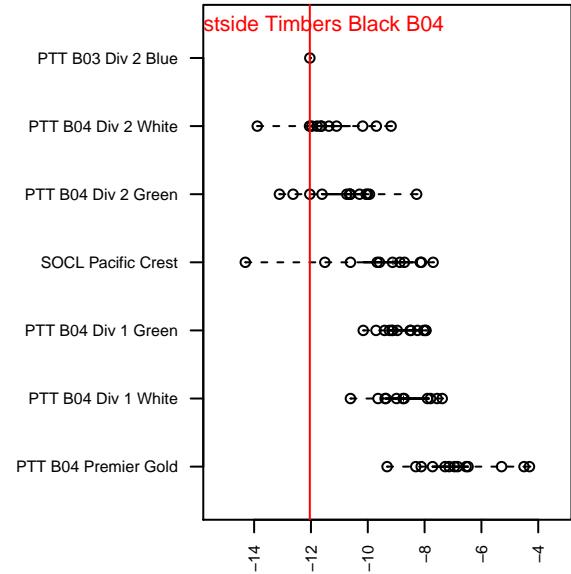

**attack and defense rating
relative to others at age
and all opponents in last 13 months**